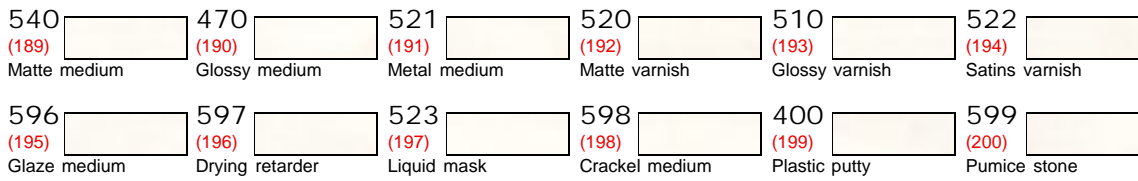

MEDIUMS AND VARNISHES +++ ◻