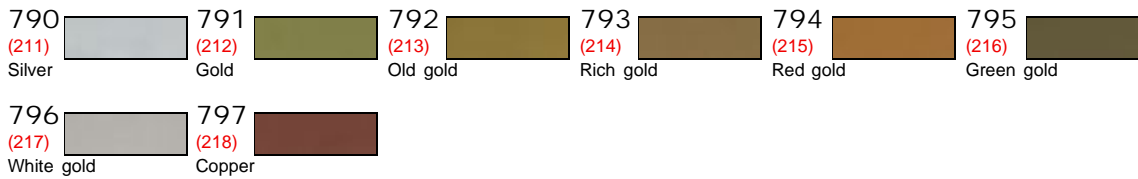

METALICS +++ ●

 997 (171) Silver	 996 (172) Gold	 878 (173) Old gold	 801 (174) Brass	 998 (175) Bronze	 999 (176) Copper
 865 (177) Oily steel	 864 (178) Natural steel	 863 (179) Gunmetal grey	 800 (180) Gunmetal blue		

TRANSPARENTS +++ ●

 939 (181) Smoke	 828 (182) Woodgrain	 834 (183) Natural wood	 937 (184) Transparent yellow	 935 (185) Transparent orange	 934 (186) Transparent red
 938 (187) Transparent blue	 936 (188) Transparent green				

MEDIUMS AND VARNISHES +++ ◻

GLAZES +++ ◻

FLUORESCENTS ++ ◻

METALS IN ALCOHOL BASE +++ ●

Among parenthesis and in red color (Number of Rank in Exhibitor)

 [Back](#)